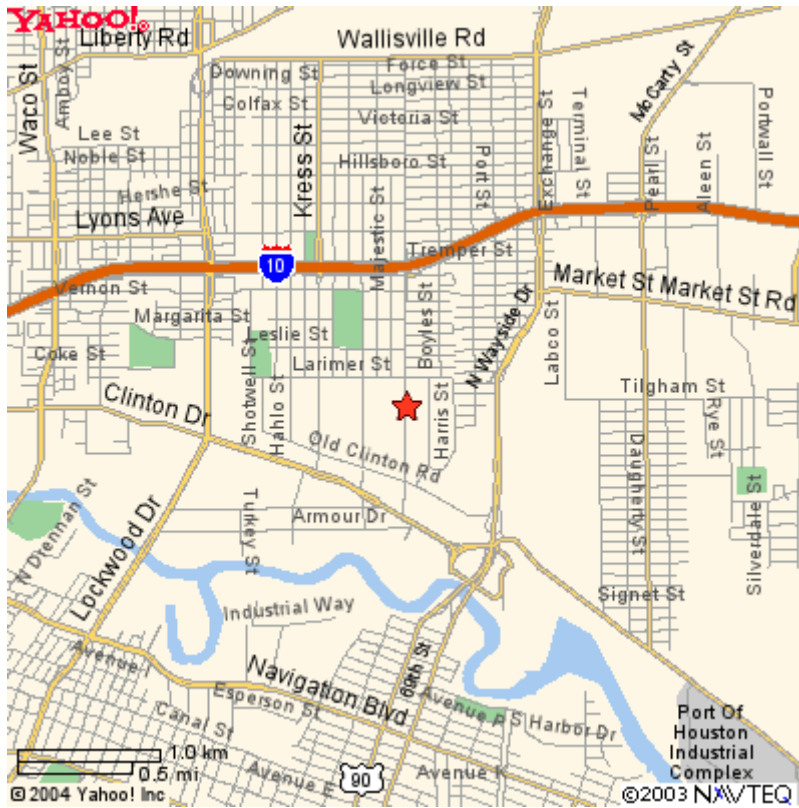

Directions to Packaging Technology Center:

**PTC is located at: 1251 Lathrop Street
Houston, Texas 77020
Phone: 713-670-7309**

We are located on the east side of downtown Houston, about 1 mile south of Interstate 10.

Arriving from the west on Interstate 10: As you pass the Lockwood Exit, prepare to exit at Kress/Lathrop. After exiting, go through the first traffic light (Kress). At the second traffic light, turn right. Go through another traffic light and two stop signs. We are in a blue metal building on the left side, behind the Industrial & Shippers Supply building.

Arriving from the east on Interstate 10: As you pass the Wayside exit, prepare to exit at Lathrop/Kress. After exiting, turn left on Lathrop at the first traffic light. Go through another traffic light and two stop signs. We are in a blue metal building on the left side, behind the Industrial & Shippers Supply building.

Detail Map on next page.

Maps provided by YAHOO!