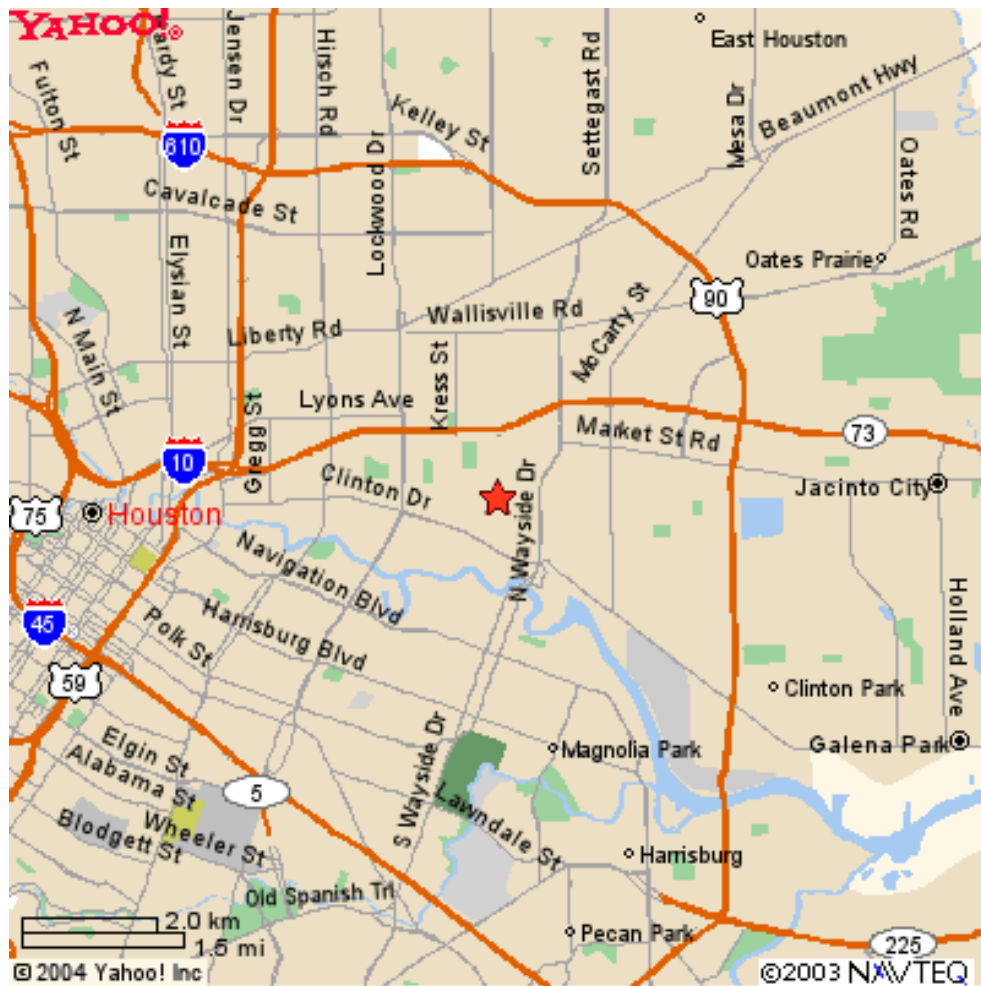

Directions to Packaging Technology Center:

**PTC is located at: 1251 Lathrop Street
Houston, Texas 77020
Phone: 713-670-7309**

We are located on the east side of downtown Houston, about 1 mile south of Interstate 10.

Arriving from the west on Interstate 10: As you pass the Lockwood Exit, prepare to exit at Kress/Lathrop. After exiting, go through the first traffic light (Kress). At the second traffic light, turn right. Go through another traffic light and two stop signs. We are in a blue metal building on the left side, behind the Industrial & Shippers Supply building.

Arriving from the east on Interstate 10: As you pass the Wayside exit, prepare to exit at Lathrop/Kress. After exiting, turn left on Lathrop at the first traffic light. Go through another traffic light and two stop signs. We are in a blue metal building on the left side, behind the Industrial & Shippers Supply building.

Detail Map on next page.

Maps provided by YAHOO!